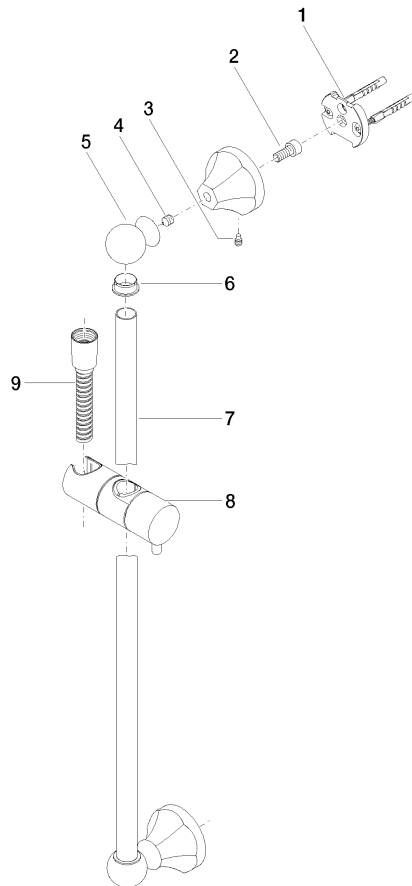

MADISON Shower set without hand shower - Chrome

MADISON

26 413 370

- slide bar
- Pipe diameter 18 mm
- rosettes Ø 60 mm
- gauge 850 mm
- metal shower hose 1750mm with integrated anti-twist protection
- shower hose connector 1/2"

Recommended miscellaneous

	Concealed adapter -	35 080 970-90 0010
--	----------------------------	-----------------------

Recommended miscellaneous

	MADISON Wall elbow - Chrome	28 450 370-00
--	------------------------------------	---------------

Required miscellaneous

	MADISON Metal hand shower with porcelain insert (white) FlowReduce - Chrome	28 002 970-00 0010
--	--	-----------------------

Required miscellaneous

	MADISON Hand shower FlowReduce - Chrome	28 002 978-00 0010
<ul style="list-style-type: none"> • spray head Ø 95mm • Hand shower see page {PAGE} • Three settings: COMPACT RAIN, COMPACT SOFT FLOW, COMPACT AQUAPRESSURE FLOW, max. flow rate l/min (at 3 bar) 		

26 413 370

Certificates

WRAS_2009048. IAPMO_4976 (1).

26 413 370

Spare parts list

No.	Item Number	Name	Quantity used	Delivery time
1	05 17 97 507 00 90	fixing set	2	2
2	09 30 30 048 90	screw	2	2
3	09 31 11 140 90	pin	2	60
4	09 31 11 002 90	pin	2	2
5	09 21 40 020-00	connection	2	60
6	09 18 40 009 90	sleeve	2	2
7	08 28 22 596-00	pipe	1	10
8	12 580 970-00	Slide unit - Chrome	1	10
9	28 204 970-00	Metal shower hose 1/2" x 1/2" x 1750 mm - Chrome	1	2