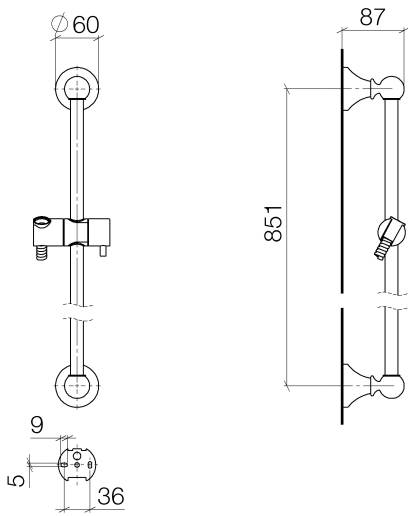

MADISON Shower set without hand shower - Chrome

MADISON

26 413 370

- slide bar
- Pipe diameter 18 mm
- rosettes Ø 60 mm
- gauge 850 mm
- metal shower hose 1750mm with integrated anti-twist protection
- shower hose connector 1/2"

Recommended miscellaneous

	Concealed adapter -	35 080 970-90 0010
--	----------------------------	-----------------------

Recommended miscellaneous

	MADISON Wall elbow - Chrome	28 450 370-00
--	------------------------------------	---------------

Required miscellaneous

	MADISON Metal hand shower with porcelain insert (white) FlowReduce - Chrome	28 002 970-00 0010
--	--	-----------------------

Required miscellaneous

	MADISON Hand shower FlowReduce - Chrome	28 002 978-00 0010
<ul style="list-style-type: none"> • spray head Ø 95mm • Hand shower see page {PAGE} • Three settings: COMPACT RAIN, COMPACT SOFT FLOW, COMPACT AQUAPRESSURE FLOW, max. flow rate l/min (at 3 bar) 		

26 413 370

Certificates

WRAS_2009048. IAPMO_4976 (1).

26 413 370

Spare parts list

No.	Item Number	Name	Quantity used	Delivery time
1	05 17 97 507 00 90	fixing set	2	2
2	09 30 30 048 90	screw	2	2
3	09 31 11 140 90	pin	2	60
4	09 31 11 002 90	pin	2	2
5	09 21 40 020-00	connection	2	60
6	09 18 40 009 90	sleeve	2	2
7	08 28 22 596-00	pipe	1	10
8	12 580 970-00	Slide unit - Chrome	1	10
9	28 204 970-00	Metal shower hose 1/2" x 1/2" x 1750 mm - Chrome	1	2